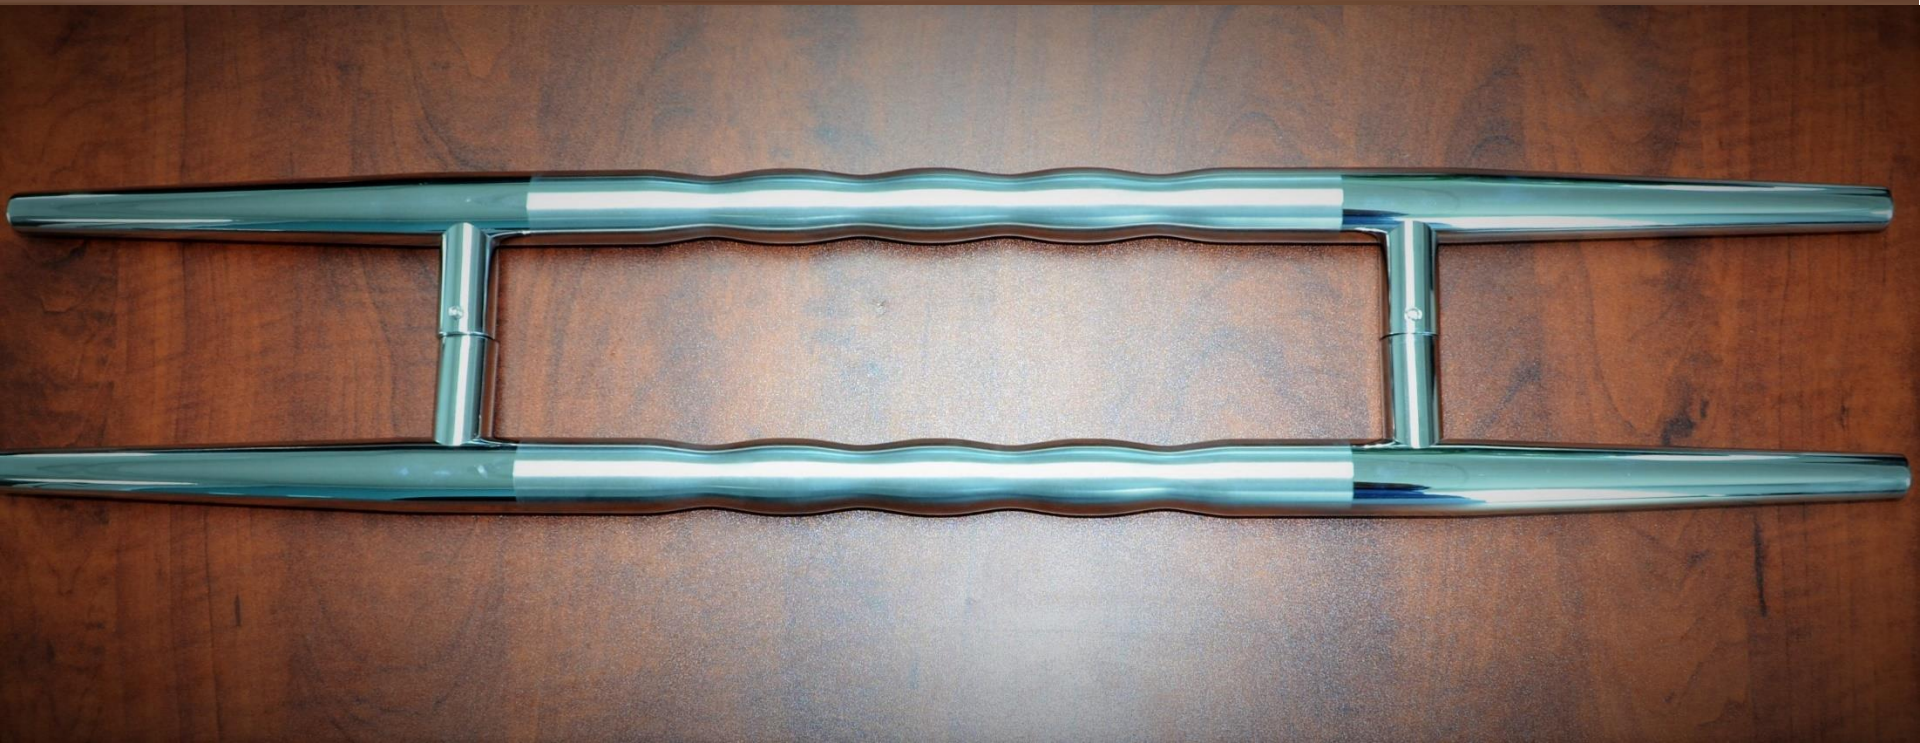

Part # SAL-24B3030

Handle Straight Cut 45

Mirror Brushed Dot

36'' 42''

Part # SAL-36MBD3072

SAL-42MBD3072

Luxury Straight Handle

Mirror Brushed Dot

Brushed

Mirror Brushed

24" 36" 42" 48" 60" 72"

Part # SAL-24B3001 SAL-36B3001 SAL-42B3001

SAL-48B3001 SAL-60B3001

#SAL-36MB3001 SAL-42MB3001 SAL-60MB3001

Handle

Brushed

Part # SAL-7.2B3002

Handle

Brushed

Part # SAL-14.6B300

Handle

Brushed

Part # SAL-16B5001

Handle

Brushed
Mirror Brushed

Part #SAL-32MB3024
SAL-32B3024

Handle

Brushed

Part # SAL-03251